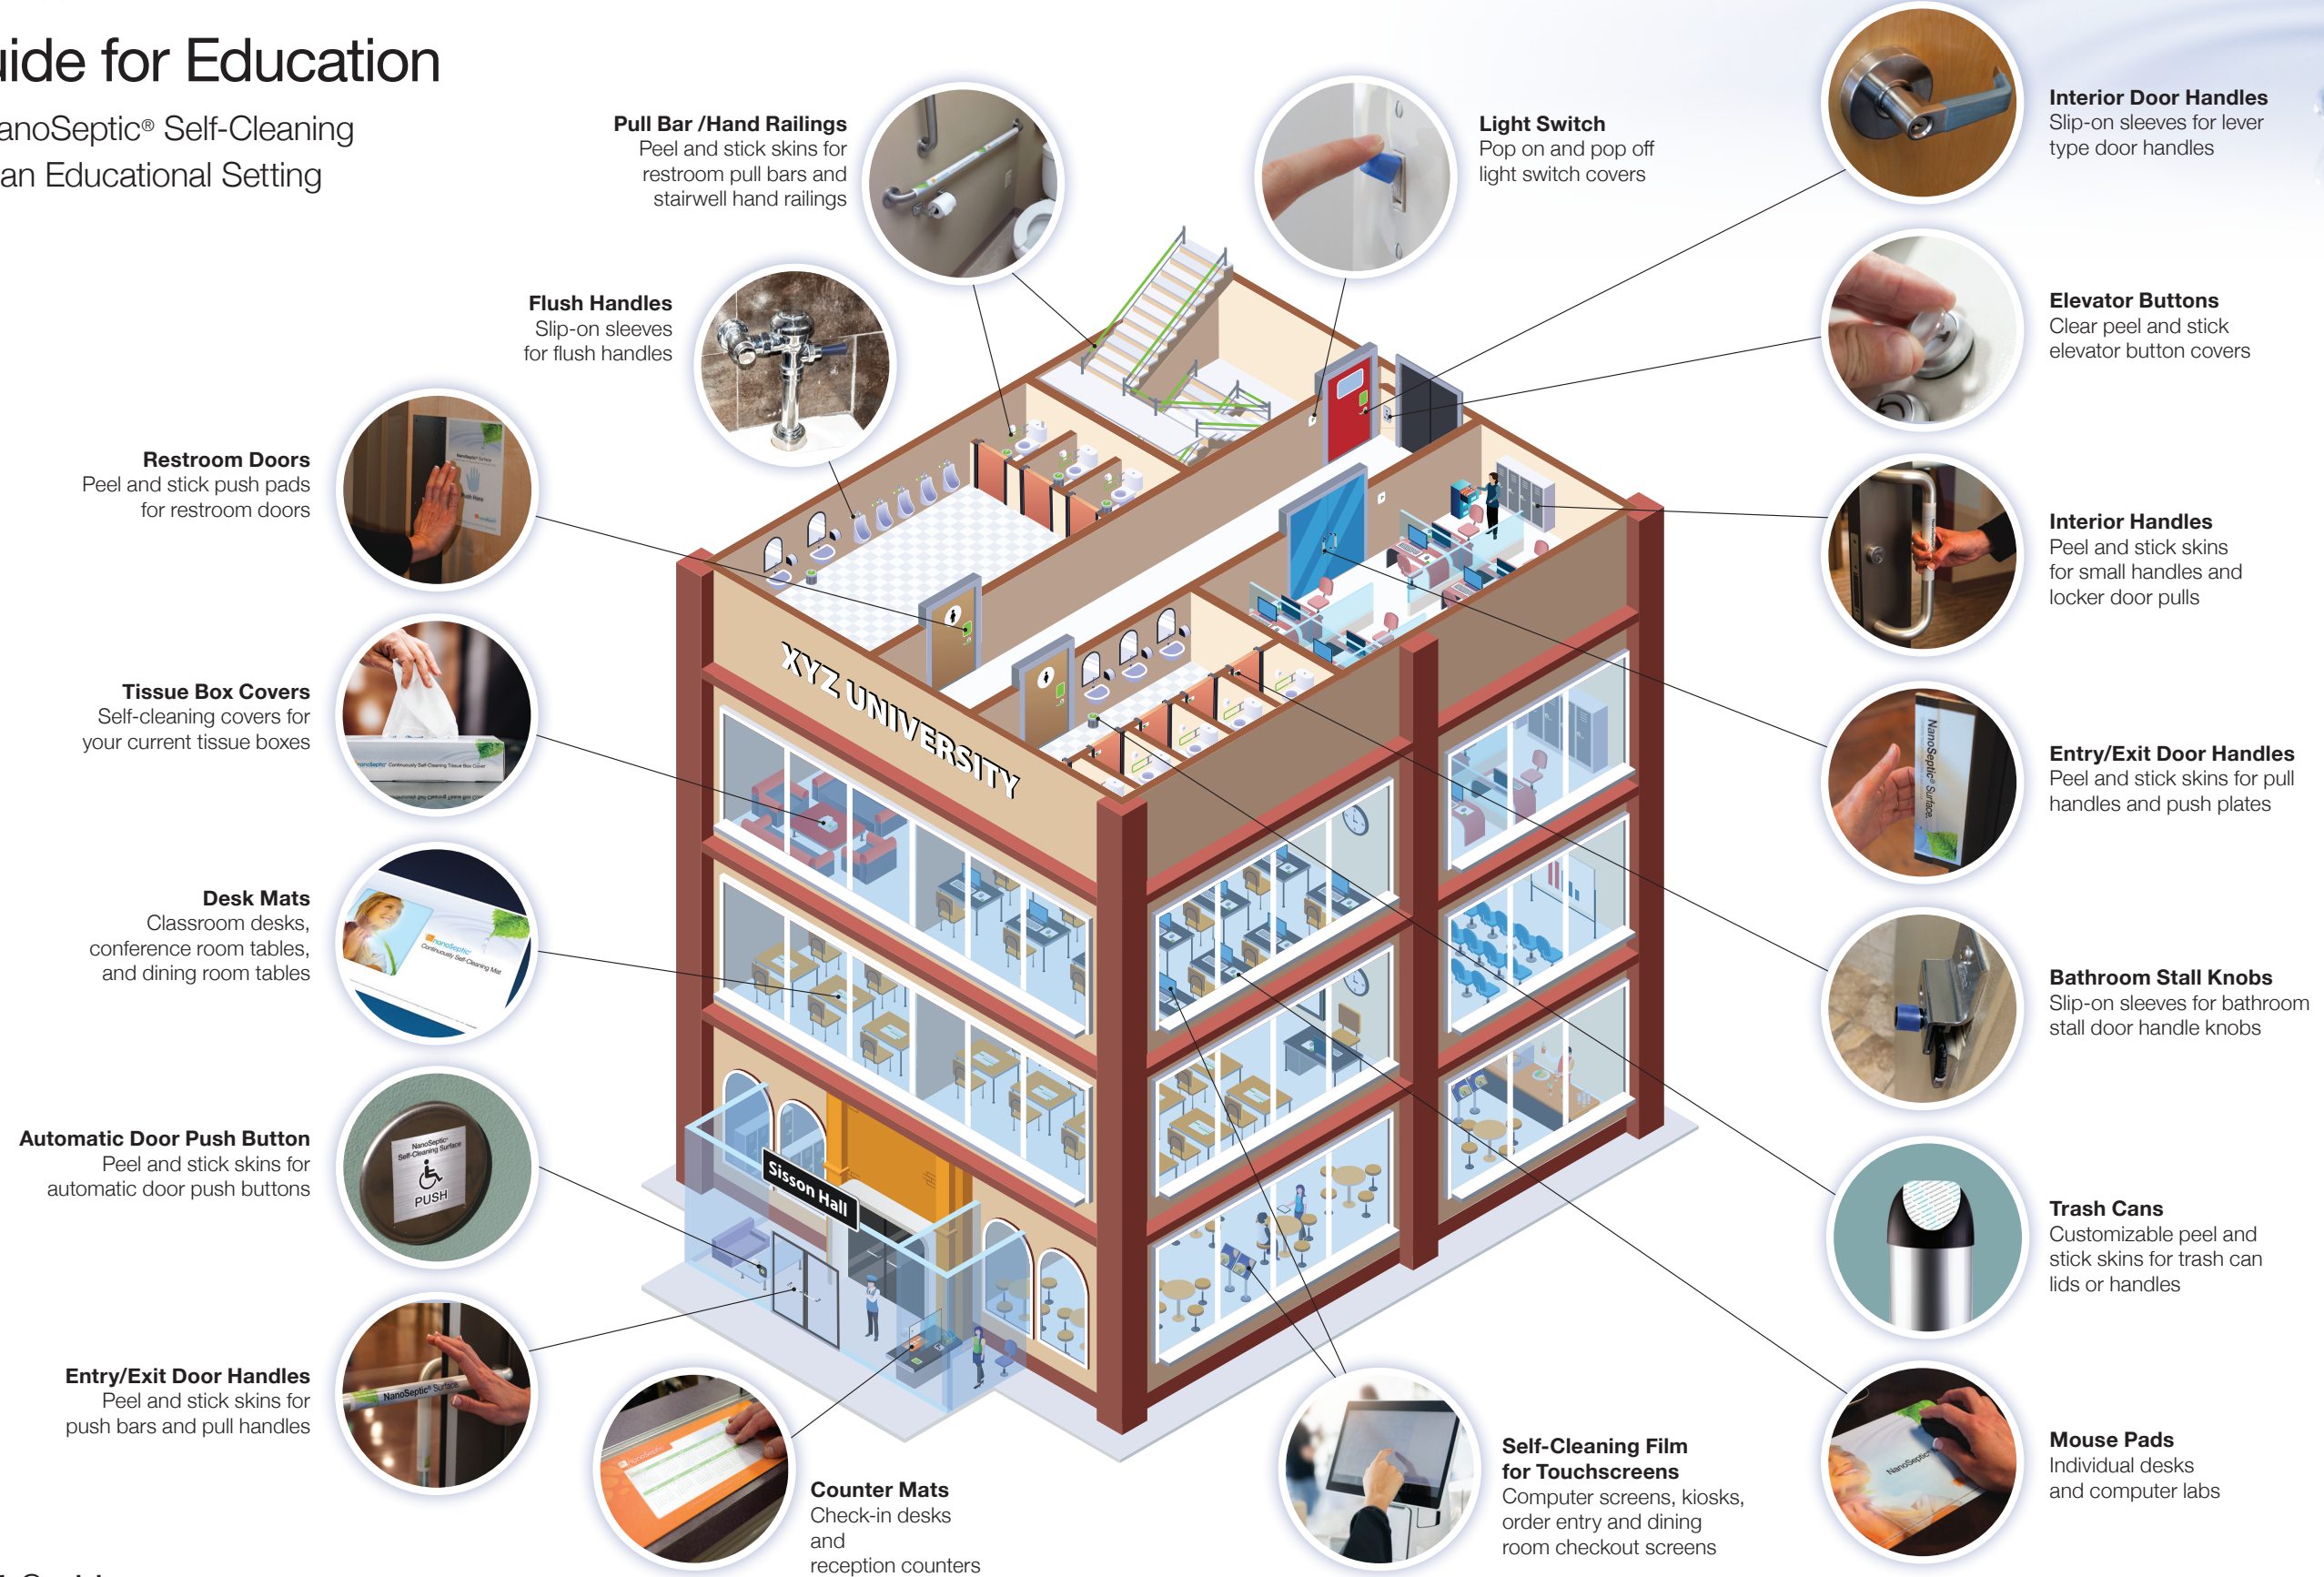

Visual Guide for Education

Where to use NanoSeptic® Self-Cleaning Touch Points in an Educational Setting

Restroom Doors
 Peel and stick push pads for restroom doors

Tissue Box Covers
 Self-cleaning covers for your current tissue boxes

Desk Mats
 Classroom desks, conference room tables, and dining room tables

Automatic Door Push Button
 Peel and stick skins for automatic door push buttons

Entry/Exit Door Handles
 Peel and stick skins for push bars and pull handles

Counter Mats
 Check-in desks and reception counters

Pull Bar / Hand Railings
 Peel and stick skins for restroom pull bars and stairwell hand railings

Flush Handles
 Slip-on sleeves for flush handles

Light Switch
 Pop on and pop off light switch covers

Mouse Pads
 Individual desks and computer labs

Self-Cleaning Film for Touchscreens
 Computer screens, kiosks, order entry and dining room checkout screens